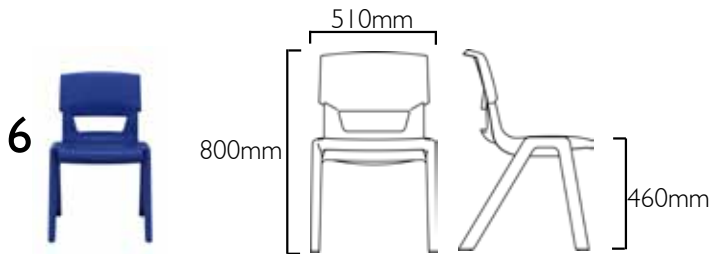

postura +

IRELAND'S #1 SCHOOL CHAIR
TRIED, TESTED & PROVEN SINCE 1996

Postura+ Classroom Chairs

- 6 sizes suitable for ages 3-18+
- 15 polypropylene colours
- Safe vertical, stacks up to 12 high
- BS EN 1729 Parts 1&2, BS 5852 (Crib5) certified
- 20 years warranty

Additional options:

- Seat pads (all sizes)
- Ganging links (size 6 only)

Size Mark & Colour Code

Additional options

Ganging links (size 6 only)

Upholstered seat pad

Trolley moves 12 chairs with ease

Chairs & Table Sizing Guide

The British and European Standards for “chairs and tables for educational institutions” were approved in January 2007. BS EN 1729 Part 1 (functional dimensions) ensures furniture is the appropriate size, shape and ergonomic design to maintain good posture and reduce RSI and back pain in students. The size mark indicates which fixed seat heights and tables heights are suitable for the student’s age.