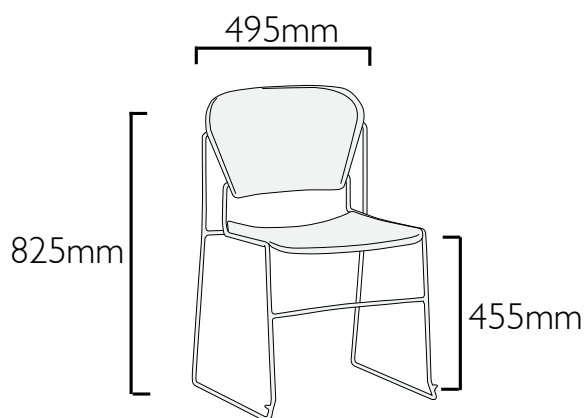

Perry

- Solid steel rod frames in chrome or 24 paint finishes
- Polypropylene seat shell available in 24 colours
- Right/left hand removable tablet arm
- Stackable to 25 high on transport dolly
- BS 4875: Part 1: Test Level 4, and BS 7945: 1999
- Option to link chairs without arms using chrome loop
- 15 year warranty