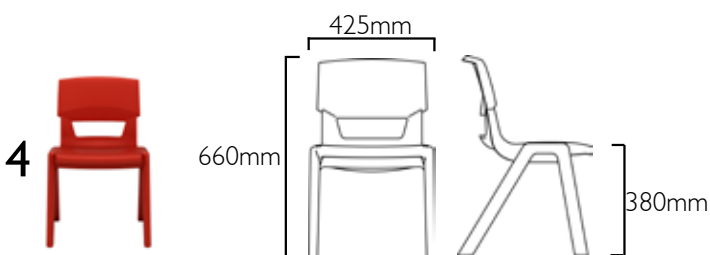

postura +

IRELAND'S #1 SCHOOL CHAIR
TRIED, TESTED & PROVEN SINCE 1996

Postura+ Classroom Chairs

- 6 sizes suitable for ages 3-18+
- 15 polypropylene colours
- Safe vertical, stacks up to 12 high
- BS EN 1729 Parts 1&2, BS 5852 (Crib5) certified
- 20 years warranty

Additional options:

- Seat pads (all sizes)
- Ganging links (size 6 only)

Size Mark & Colour Code

Additional options

Ganging links (size 6 only)

Upholstered seat pad

Trolley moves 12 chairs with ease

Chairs & Table Sizing Guide

The British and European Standards for “chairs and tables for educational institutions” were approved in January 2007. BS EN 1729 Part 1 (functional dimensions) ensures furniture is the appropriate size, shape and ergonomic design to maintain good posture and reduce RSI and back pain in students. The size mark indicates which fixed seat heights and tables heights are suitable for the student’s age.