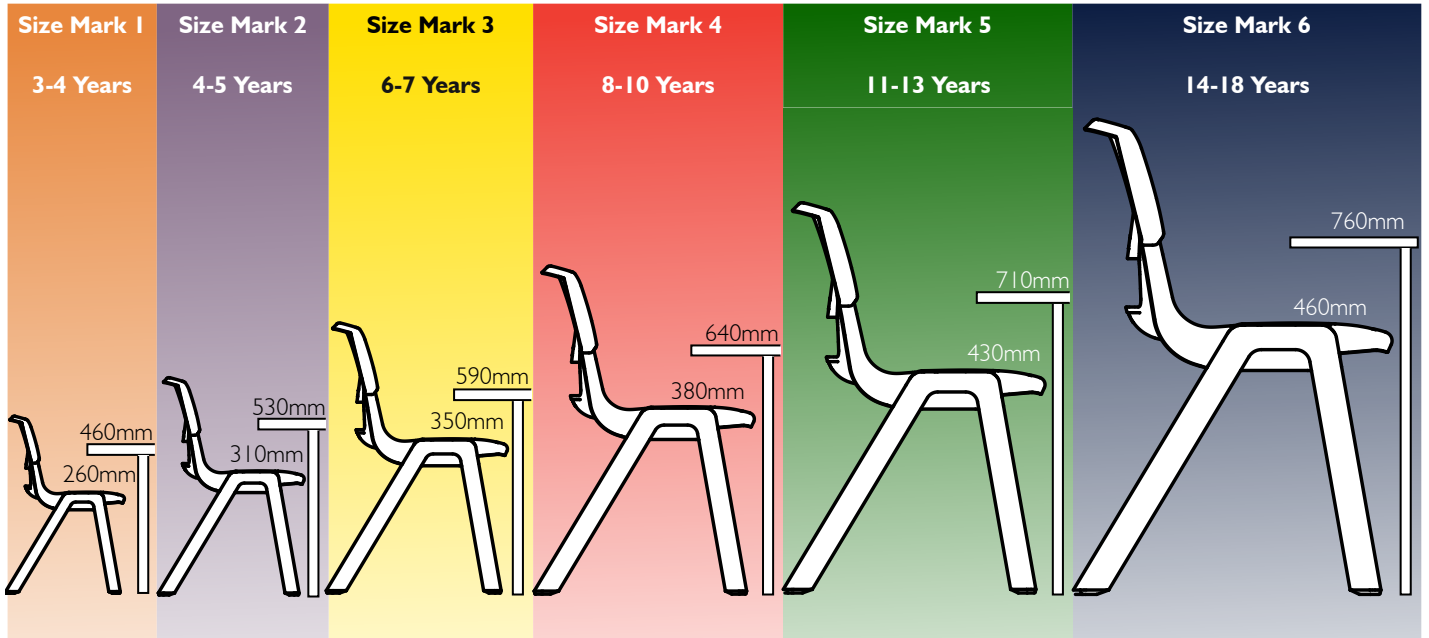

postura +

IRELAND'S #1 SCHOOL CHAIR
TRIED, TESTED & PROVEN SINCE 1996

Postura+ Classroom Chairs

- 6 sizes suitable for ages 3-18+
- 15 polypropylene colours
- Safe vertical, stacks up to 12 high
- BS EN 1729 Parts 1&2, BS 5852 (Crib5) certified
- 20 years warranty

Additional options:

- Seat pads (all sizes)
- Ganging links (size 6 only)

Size Mark & Colour Code

Additional options

Ganging links (size 6 only)

Upholstered seat pad

Trolley moves 12 chairs with ease

Chairs & Table Sizing Guide

The British and European Standards for “chairs and tables for educational institutions” were approved in January 2007. BS EN 1729 Part 1 (functional dimensions) ensures furniture is the appropriate size, shape and ergonomic design to maintain good posture and reduce RSI and back pain in students. The size mark indicates which fixed seat heights and tables heights are suitable for the student’s age.

Stool

Additional options:

- Available in 3 heights
- Bag hook to avoid trip hazards
- Optional upholstered seat pad

Dimensions

Seat Height	560 / 610 / 685mm
Seat Width	365mm
Seat Depth	370mm
Overall Height	605 / 655 / 730mm
Overall Width	486mm
Overall Depth	542 / 544 / 562mm