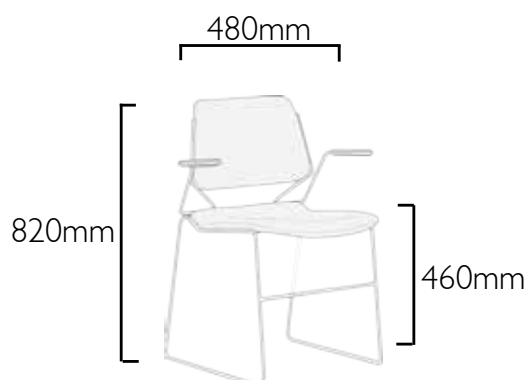

Matrix

- Solid steel rod frames in chrome or 24 paint finishes
- Available with or without arms
- Option to link chairs with Lexan glides
- Right/left hand removable tablet arm in 45 finishes
- BS 4875: Part 1: Test Level 4, and BS 7945: 1999
- 15 year warranty