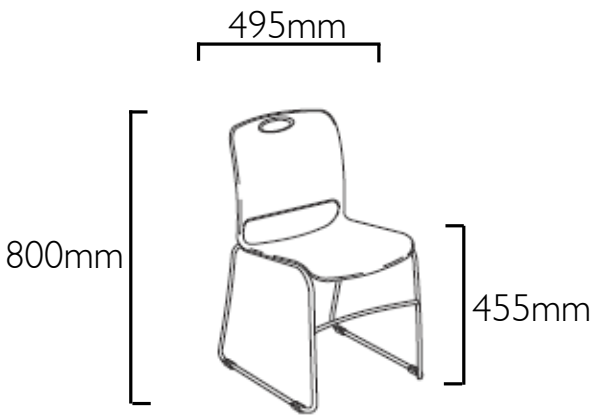

Maestro

- Right/left hand removable tablet
- Stackable to 38 high on transport dolly
- BS 4875: Part 1: Test Level 4, and BS 7945: 1999
- Solid steel rod frames in chrome or paint finishes
- 15 year warranty