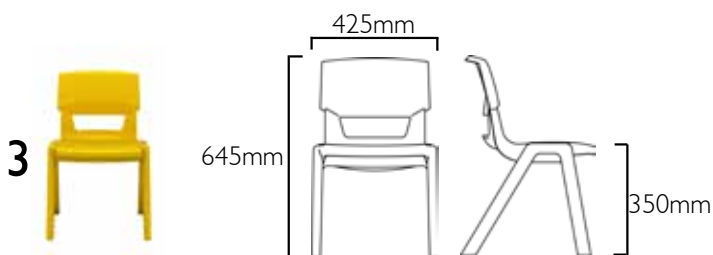

postura +

IRELAND'S #1 SCHOOL CHAIR
TRIED, TESTED & PROVEN SINCE 1996

Postura+ Classroom Chairs

- 6 sizes suitable for ages 3-18+
- 15 polypropylene colours
- Safe vertical, stacks up to 12 high
- BS EN 1729 Parts 1&2, BS 5852 (Crib5) certified
- 20 years warranty

Additional options:

- Seat pads (all sizes)
- Ganging links (size 6 only)

Size Mark & Colour Code

Additional options

Ganging links (size 6 only)

Upholstered seat pad

Trolley moves 12 chairs with ease

Chairs & Table Sizing Guide

The British and European Standards for “chairs and tables for educational institutions” were approved in January 2007. BS EN 1729 Part 1 (functional dimensions) ensures furniture is the appropriate size, shape and ergonomic design to maintain good posture and reduce RSI and back pain in students. The size mark indicates which fixed seat heights and tables heights are suitable for the student’s age.