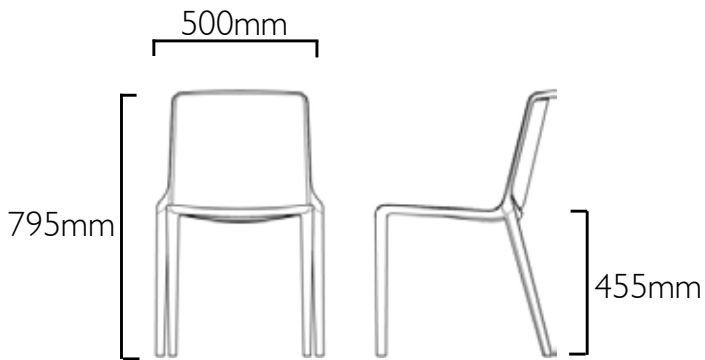

Plaza

- Single piece injection moulded polypropylene
- Available in 8 colours
- Built-in UV protection, suitable for outdoor use
- Stackable to 8 high on floor, 16 high on transport dolly
- BS EN1729 compliant, BIFMA tested for strength & stability
- 5 year warranty