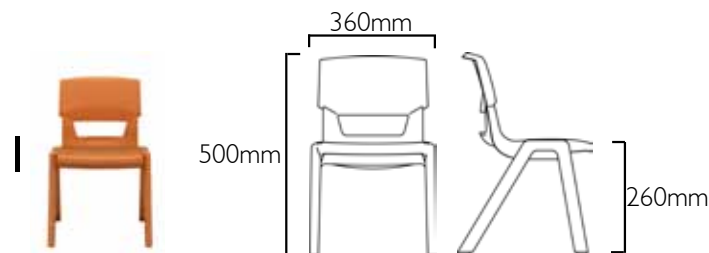

Postura+ Classroom Chairs

- 6 sizes suitable for ages 3-18+
- 15 polypropylene colours
- Safe vertical, stacks up to 12 high
- BS EN 1729 Parts 1&2, BS 5852 (Crib5) certified
- 20 years warranty

Additional options:

- Seat pads (all sizes)
- Ganging links (size 6 only)

Size Mark & Colour Code