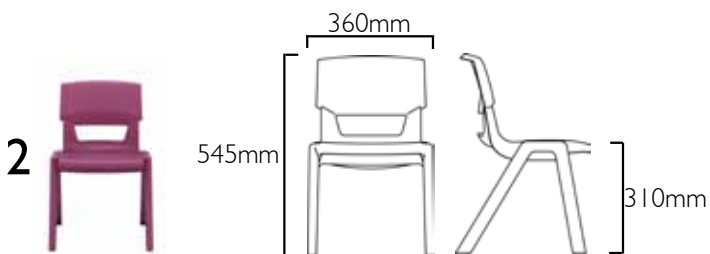

postura +

IRELAND'S #1 SCHOOL CHAIR
TRIED, TESTED & PROVEN SINCE 1996

Postura+ Classroom Chairs

- 6 sizes suitable for ages 3-18+
- 15 polypropylene colours
- Safe vertical, stacks up to 12 high
- BS EN 1729 Parts 1&2, BS 5852 (Crib5) certified
- 20 years warranty

Additional options:

- Seat pads (all sizes)
- Ganging links (size 6 only)

Size Mark & Colour Code

Additional options

Ganging links (size 6 only)

Upholstered seat pad

Trolley moves 12 chairs with ease

Chairs & Table Sizing Guide

The British and European Standards for “chairs and tables for educational institutions” were approved in January 2007. BS EN 1729 Part 1 (functional dimensions) ensures furniture is the appropriate size, shape and ergonomic design to maintain good posture and reduce RSI and back pain in students. The size mark indicates which fixed seat heights and tables heights are suitable for the student’s age.