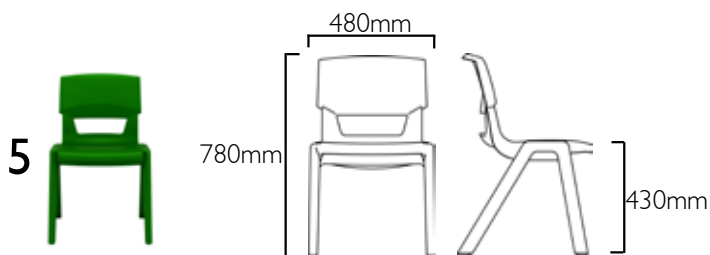

postura +

IRELAND'S #1 SCHOOL CHAIR
TRIED, TESTED & PROVEN SINCE 1996

Postura+ Classroom Chairs

- 6 sizes suitable for ages 3-18+
- 15 polypropylene colours
- Safe vertical, stacks up to 12 high
- BS EN 1729 Parts 1&2, BS 5852 (Crib5) certified
- 20 years warranty

Additional options:

- Seat pads (all sizes)
- Ganging links (size 6 only)

Size Mark & Colour Code

Additional options

Ganging links (size 6 only)

Upholstered seat pad

Trolley moves 12 chairs with ease

Chairs & Table Sizing Guide

The British and European Standards for “chairs and tables for educational institutions” were approved in January 2007. BS EN 1729 Part 1 (functional dimensions) ensures furniture is the appropriate size, shape and ergonomic design to maintain good posture and reduce RSI and back pain in students. The size mark indicates which fixed seat heights and tables heights are suitable for the student’s age.